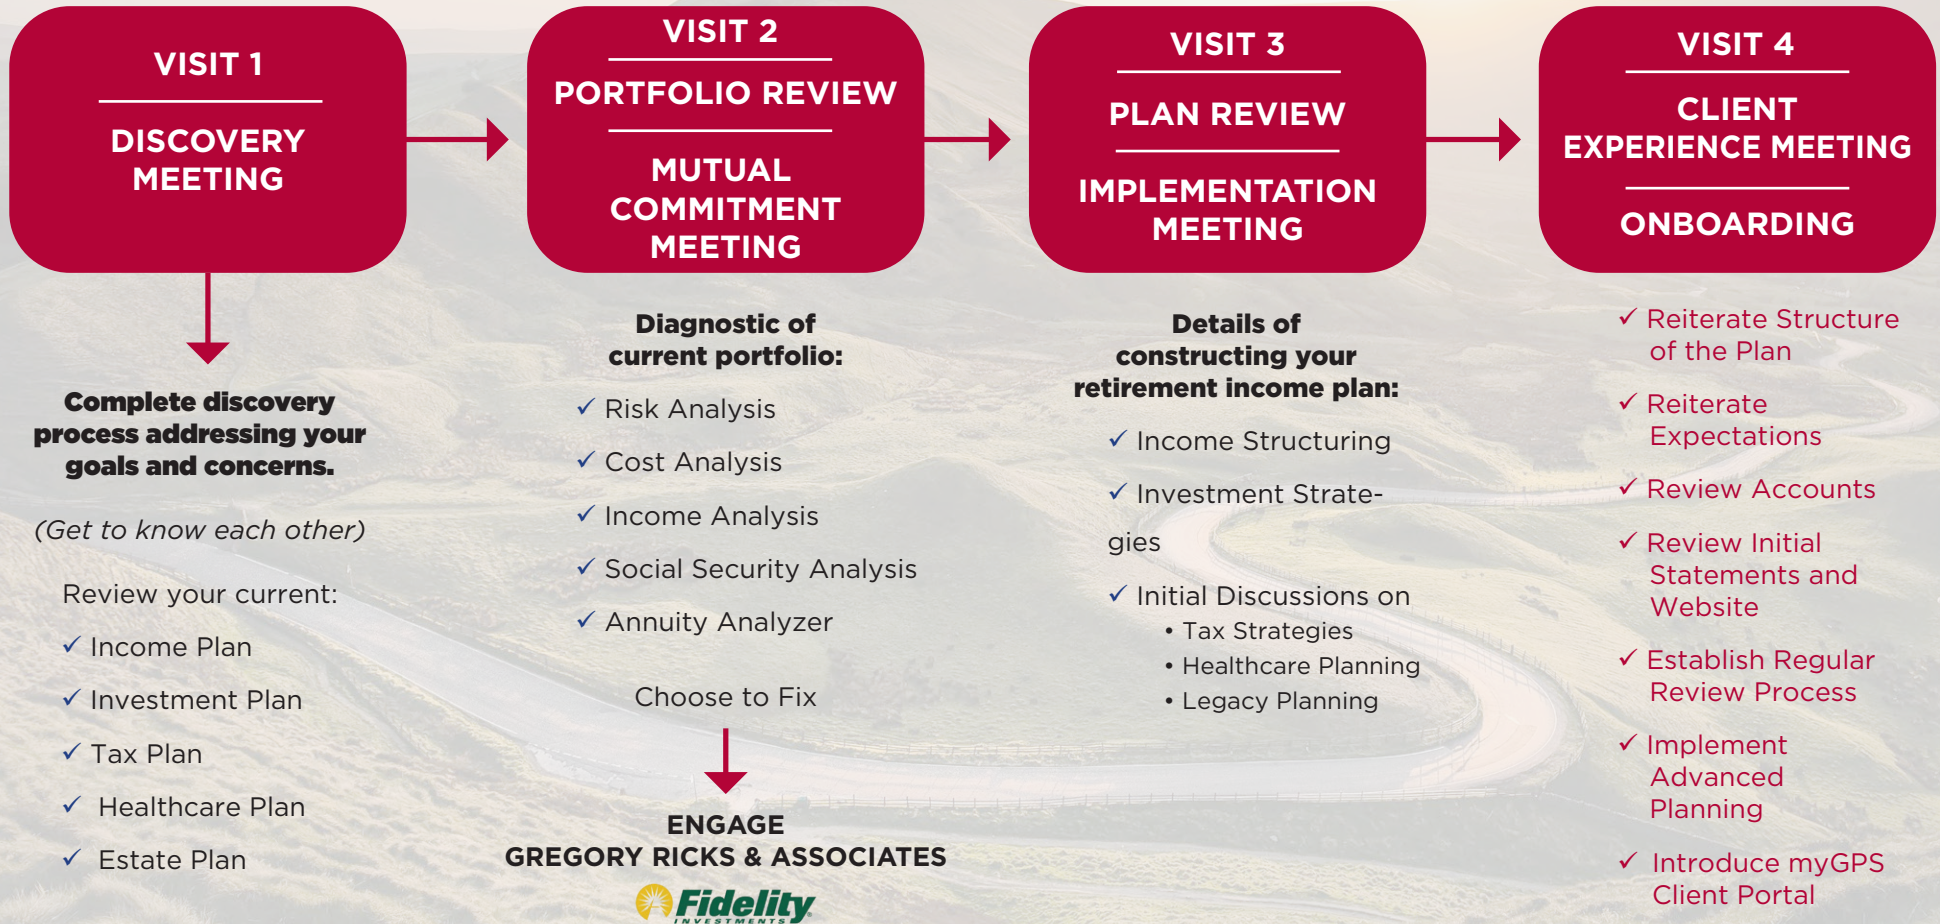

[7-10 Days]

[7-10 Days]

[30-45 Days]

Metairie Office: 2800 Veterans Memorial Boulevard | Suite 170 | Metairie, LA 70002

Mandeville Office: 4030 Lonesome Road | Suite A | Mandeville, LA 70448

Gulfport Office: 8930 Lorraine Road | Suite C | Gulfport, MS 39503